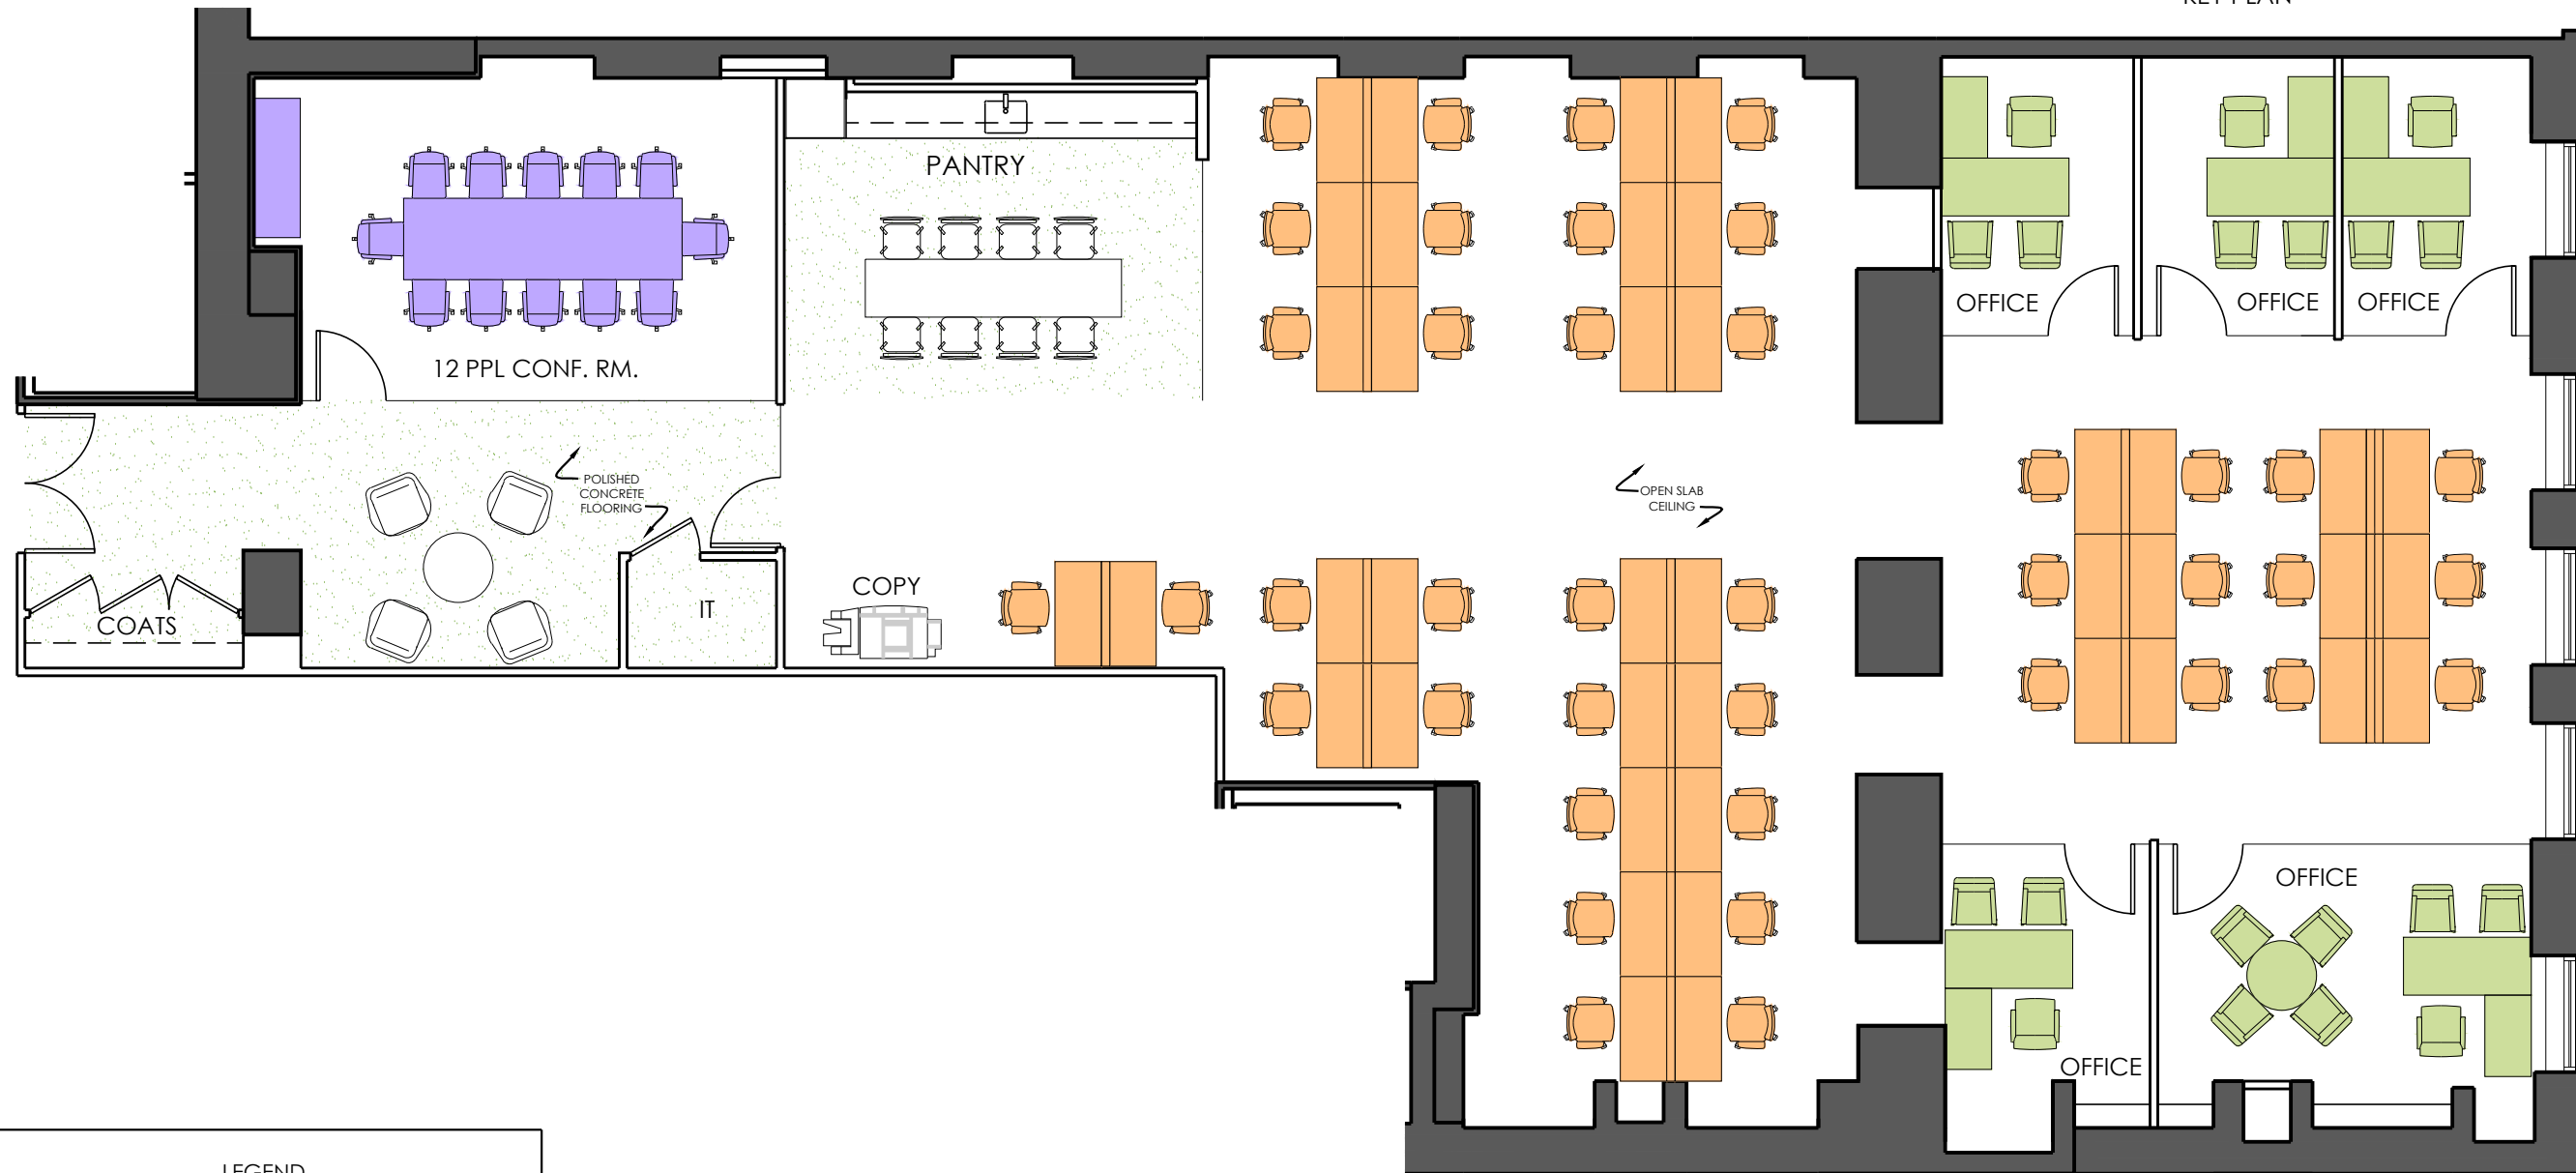

KEY PLAN

LEGEND	
	6,362 RSF
PRIVATE OFFICE	5
BENCHING	40
<b>TOTAL EMPLOYEES</b>	<b>45</b>
CONFERENCE ROOM	1

SCALE: 1/8"=1'

SUITE 5 NORTH  
MARKETING LAYOUT - 5 OFFICES  
DATE: 6.28.17  
DWG. NO.: SSK-01

-- ALL DIMENSIONS AND CONDITIONS ARE --  
APPROXIMATE AND SUBJECT TO FIELD VERIFICATION