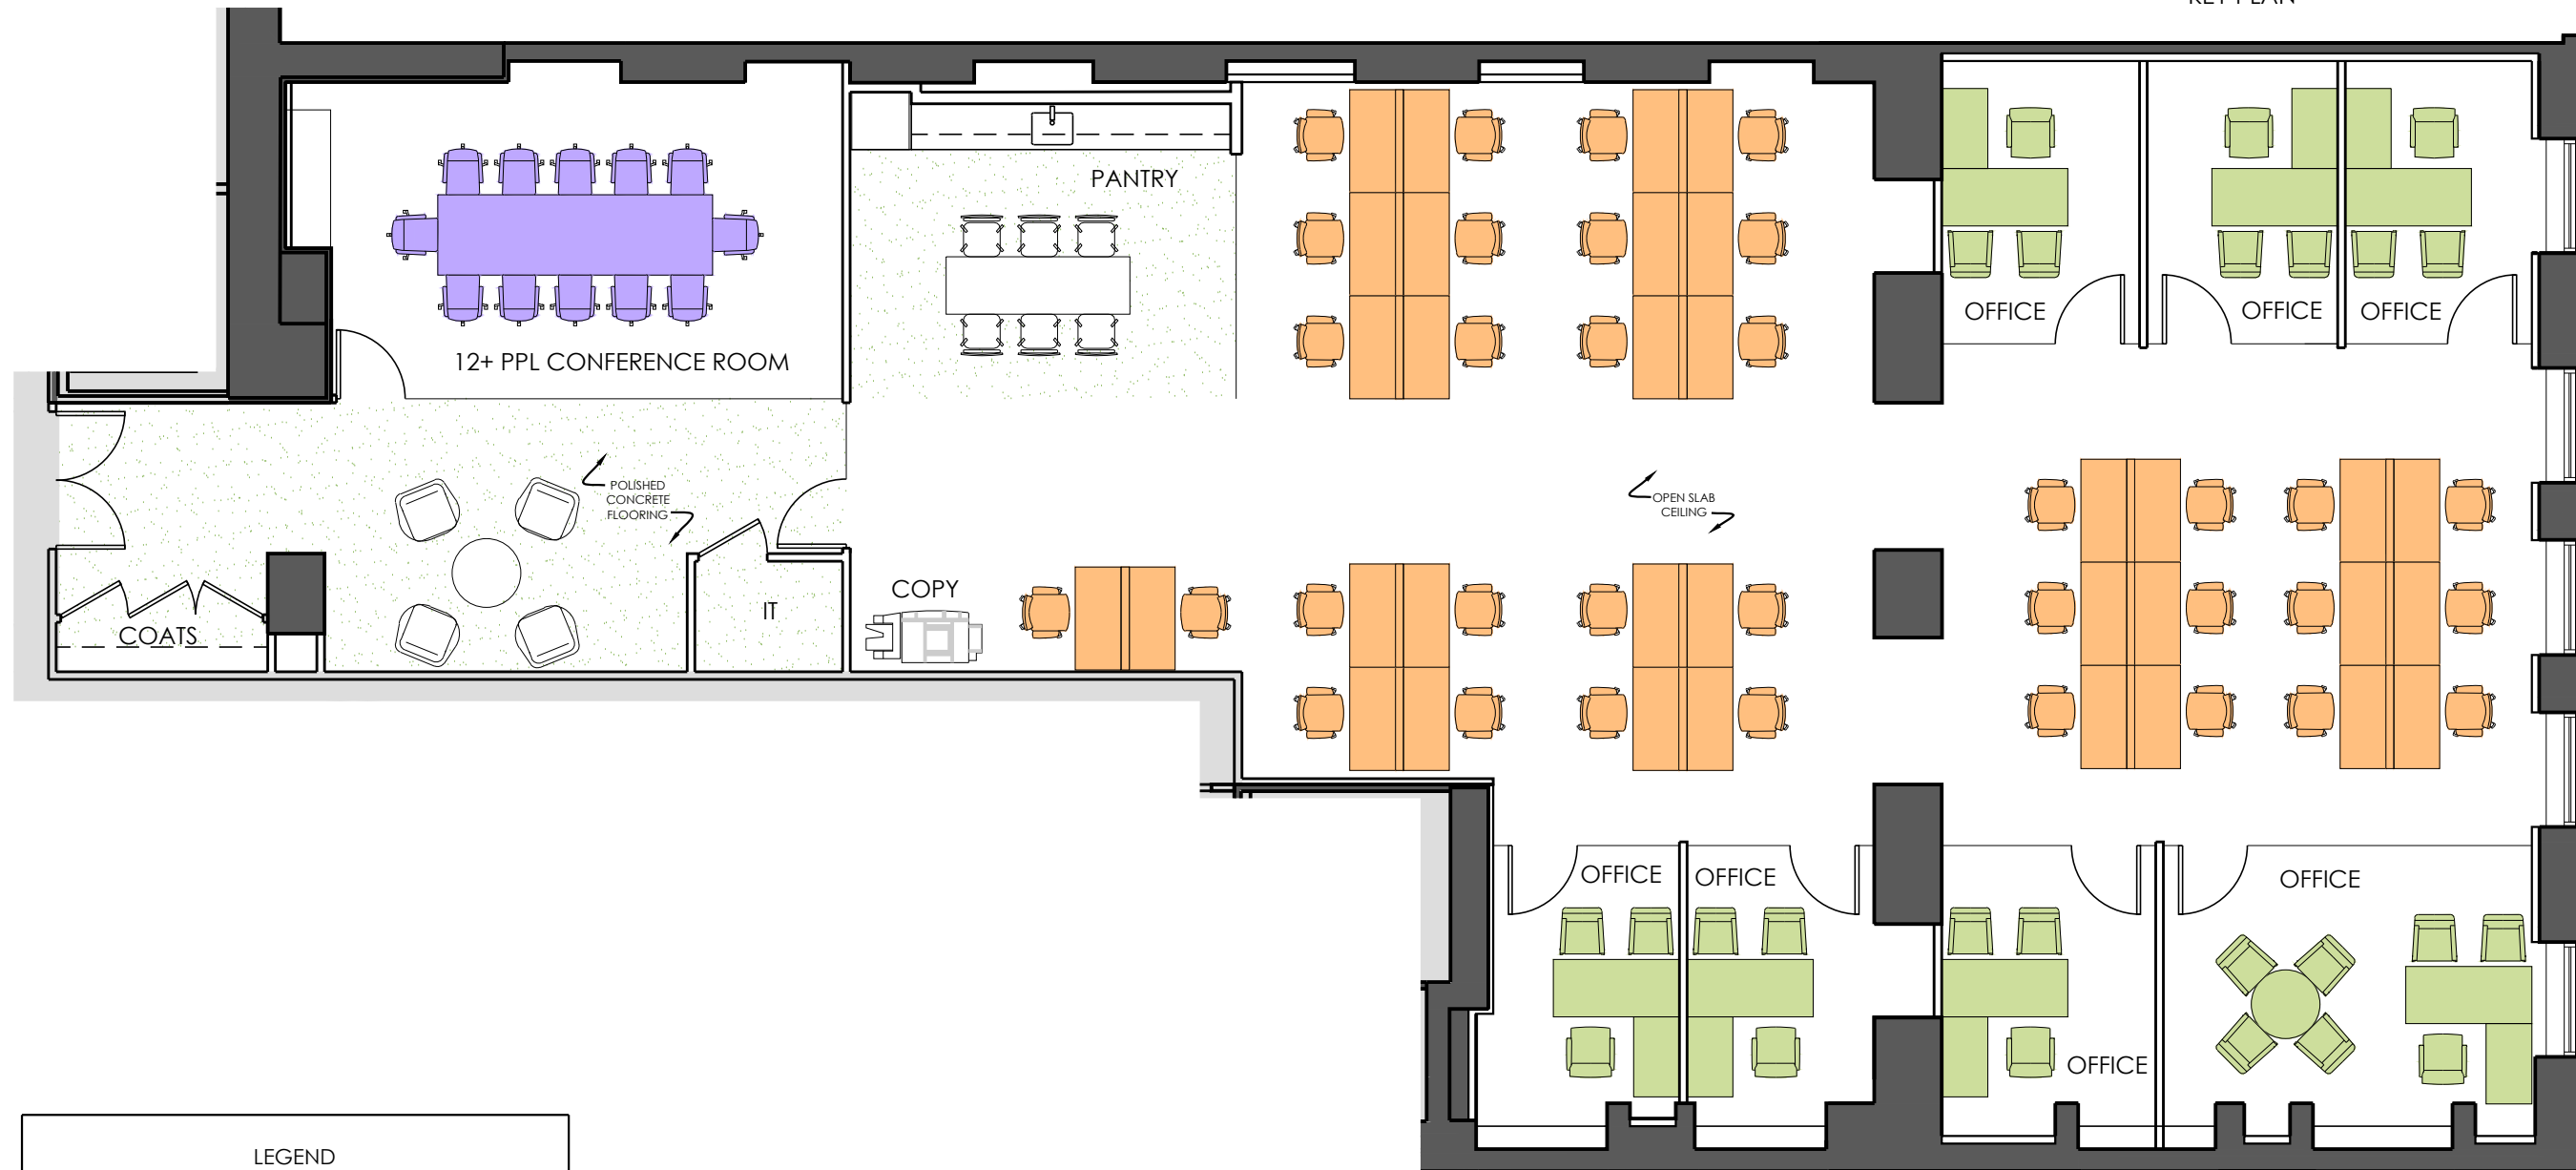

KEY PLAN

LEGEND	
	6,362 RSF
PRIVATE OFFICE	7
BENCHING	34
TOTAL EMPLOYEES	41
CONFERENCE ROOM	1

SCALE: 1/8"=1'

SUITE 5 NORTH
 MARKETING LAYOUT - 7 OFFICES
 DATE: 6.28.17
 DWG. NO.: SSK-01

-- ALL DIMENSIONS AND CONDITIONS ARE --
 APPROXIMATE AND SUBJECT TO FIELD VERIFICATION