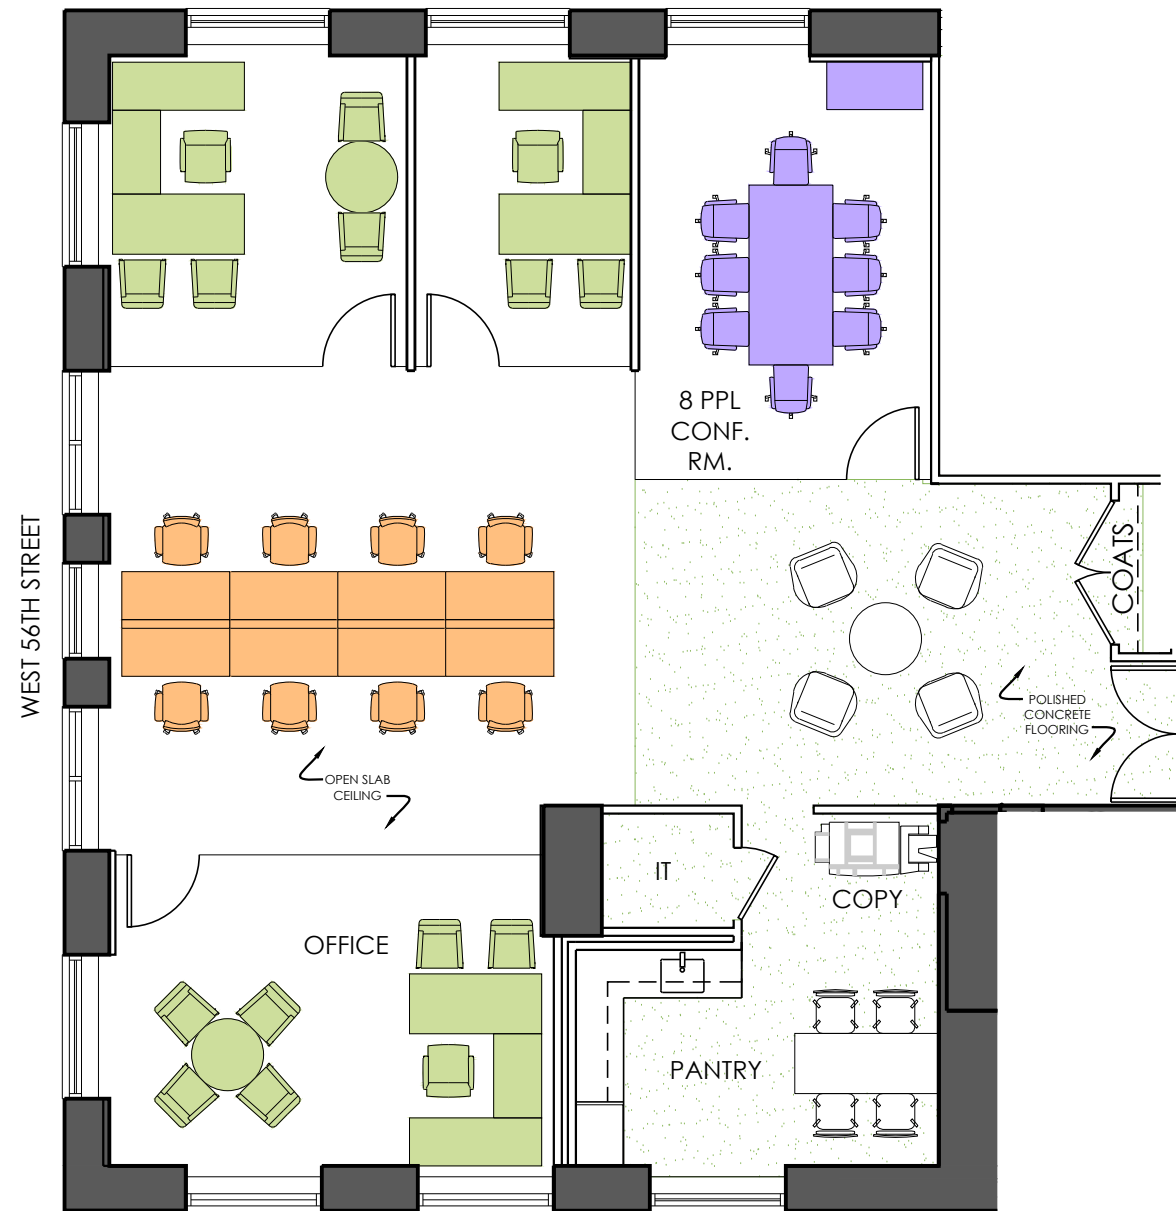

KEY PLAN

| LEGEND | |
|------------------------|-----------|
| | 3,310 RSF |
| PRIVATE OFFICE | 3 |
| BENCHING | 8 |
| TOTAL EMPLOYEES | 11 |
| CONFERENCE ROOM | 1 |

SCALE: 1/8"=1'

-- ALL DIMENSIONS AND CONDITIONS ARE --
APPROXIMATE AND SUBJECT TO FIELD VERIFICATION

SUITE 54 SOUTH
MARKETING LAYOUT - 3 OFFICES
DATE: 06.28.17
DWG. NO.: SSK-01

CARNEGIE HALL TOWER
152 WEST 57TH STREET
NEW YORK, NEW YORK

LOFFREDO BROOKS ARCHITECTS P.C.
118 WEST 22ND STREET - 4TH FLOOR
NEW YORK CITY, NEW YORK 10011
TEL 212.679.7729 FAX 212.725.8914
E.MAIL INFO@LBARCH.COM