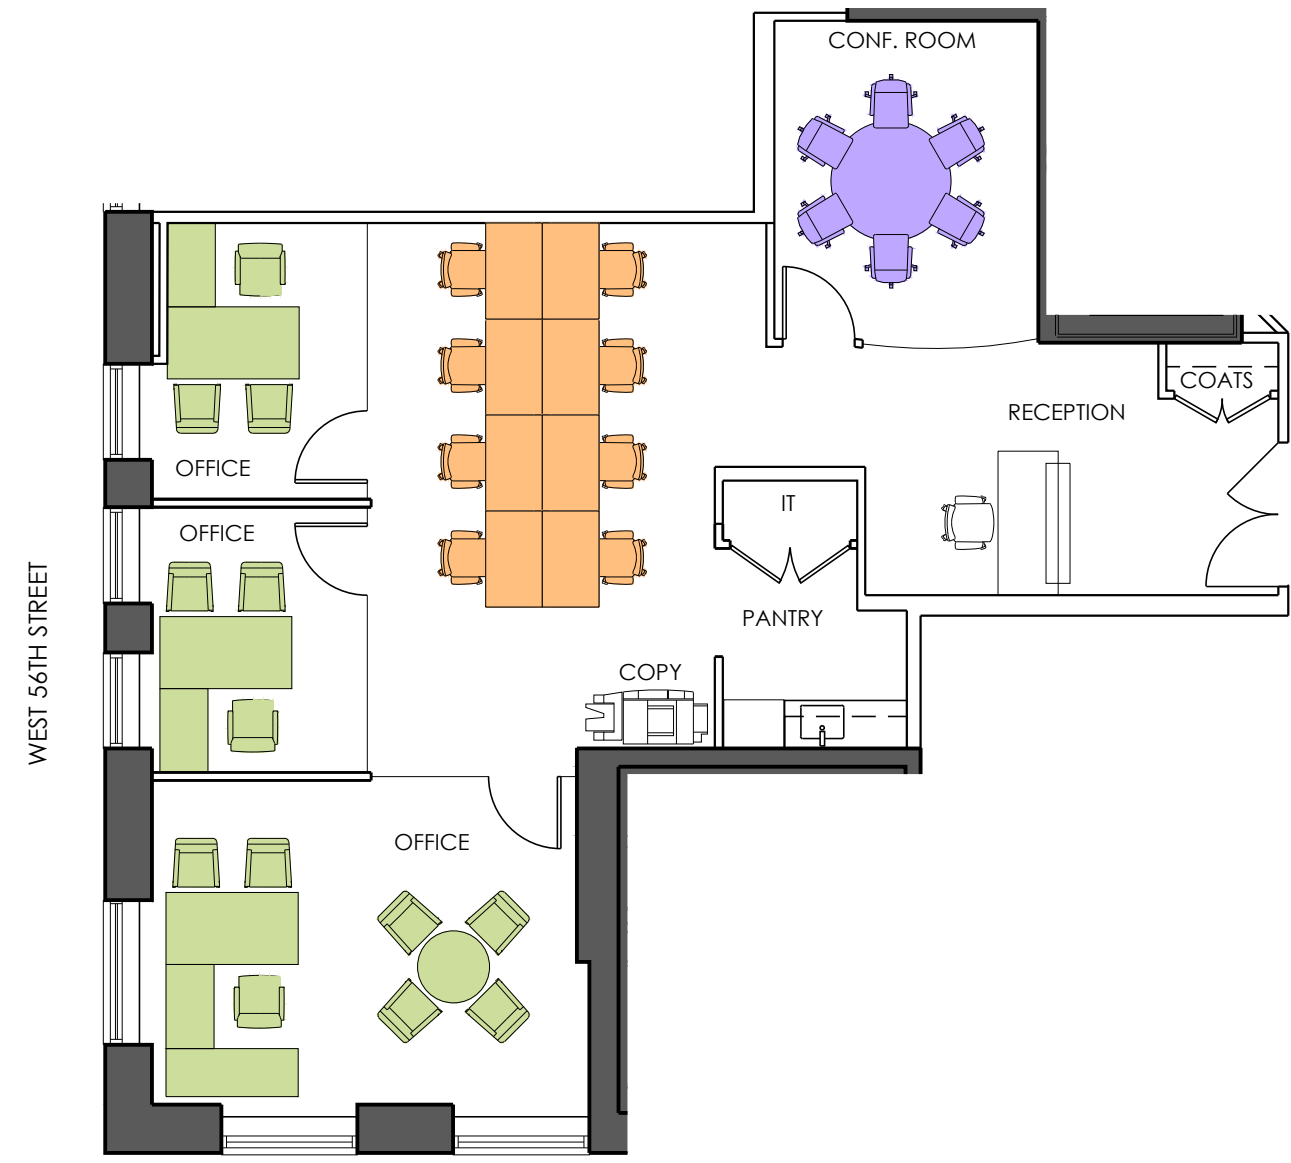

KEY PLAN

LEGEND	
	2,304 RSF
PRIVATE OFFICE	3
BENCHING	8
RECEPTION	1
TOTAL EMPLOYEES	12
CONFERENCE ROOM	1

SCALE: 1/8"=1'

-- ALL DIMENSIONS AND CONDITIONS ARE --
APPROXIMATE AND SUBJECT TO FIELD VERIFICATION

SUITE 25 SOUTHEAST
MARKETING LAYOUT - 3 OFFICES
DATE: 06.28.17
DWG. NO.: SSK-01

CARNEGIE HALL TOWER
152 WEST 57TH STREET
NEW YORK, NEW YORK

LOFFREDO BROOKS ARCHITECTS P.C.
118 WEST 22ND STREET - 4TH FLOOR
NEW YORK CITY, NEW YORK 10011
TEL 212.679.7729 FAX 212.725.8914
E.MAIL INFO@LBARCH.COM