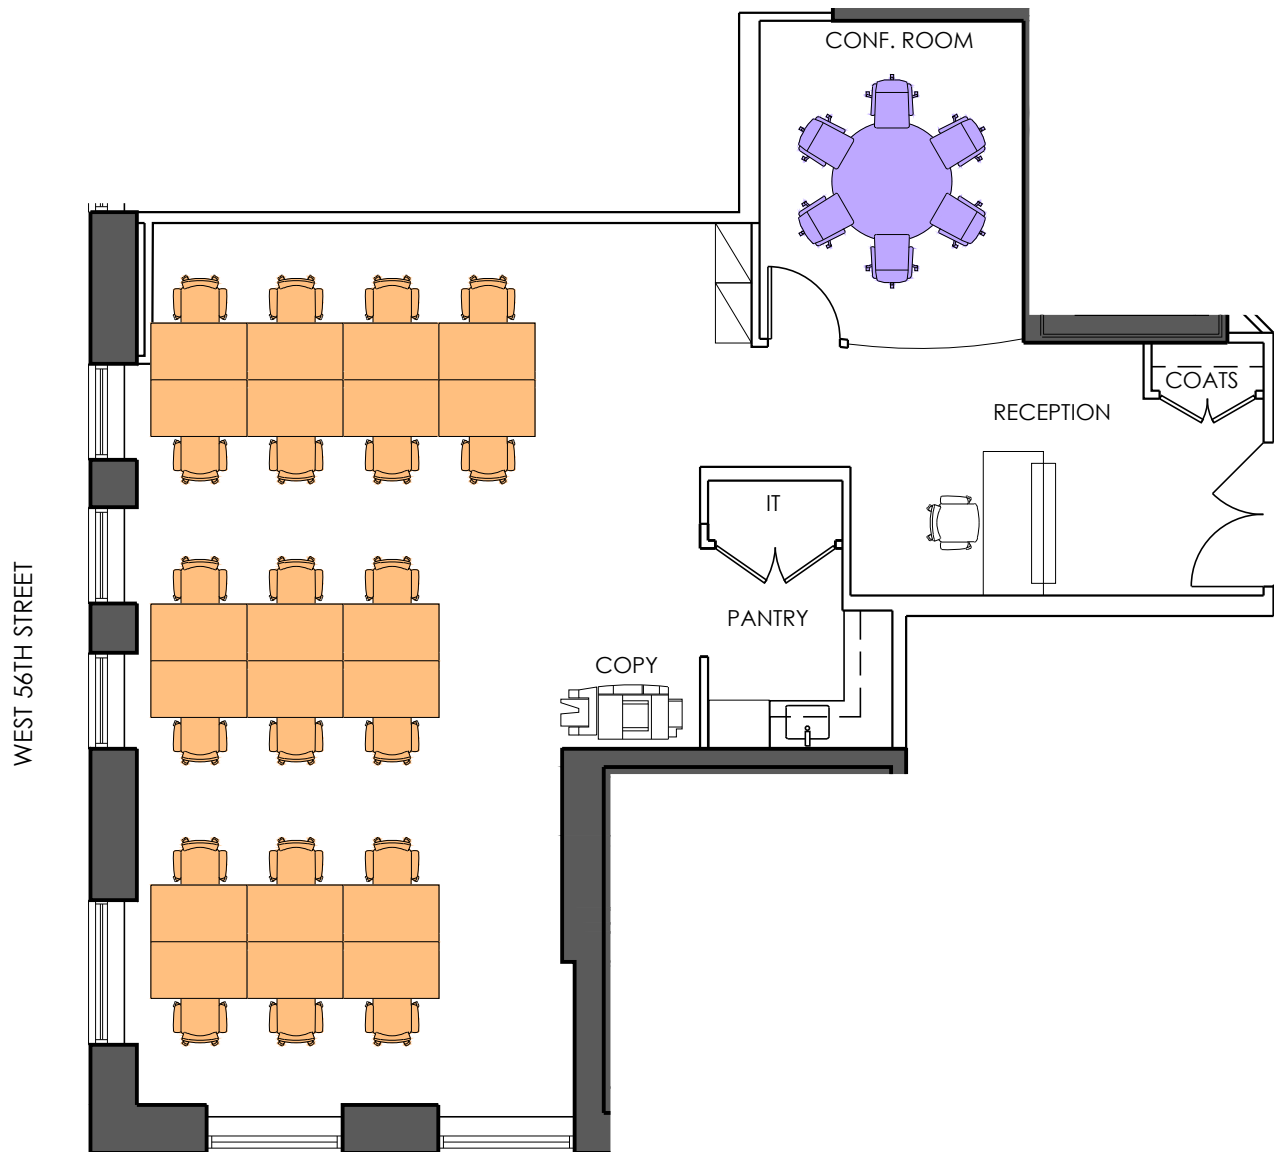

KEY PLAN

LEGEND	
	2,304 RSF
BENCHING	20
RECEPTION	1
TOTAL EMPLOYEES	21
CONFERENCE ROOM	1

-- ALL DIMENSIONS AND CONDITIONS ARE --
APPROXIMATE AND SUBJECT TO FIELD VERIFICATION

SUITE 25 SOUTHEAST EXISTING CONDITIONS MARKETING LAYOUT - OPEN	CARNEGIE HALL TOWER 152 WEST 57TH STREET NEW YORK, NEW YORK	 LOFFREDO BROOKS ARCHITECTS P.C. 118 WEST 22ND STREET - 4TH FLOOR NEW YORK CITY, NEW YORK 10011 TEL 212.679.7729 FAX 212.725.8914 E.MAIL INFO@LBARCH.COM
--	---	---